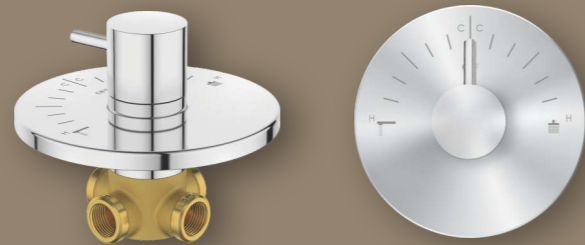

101319CP
Concealed diverter 4 way Body jet & Shower (with exposed part)
₹4190